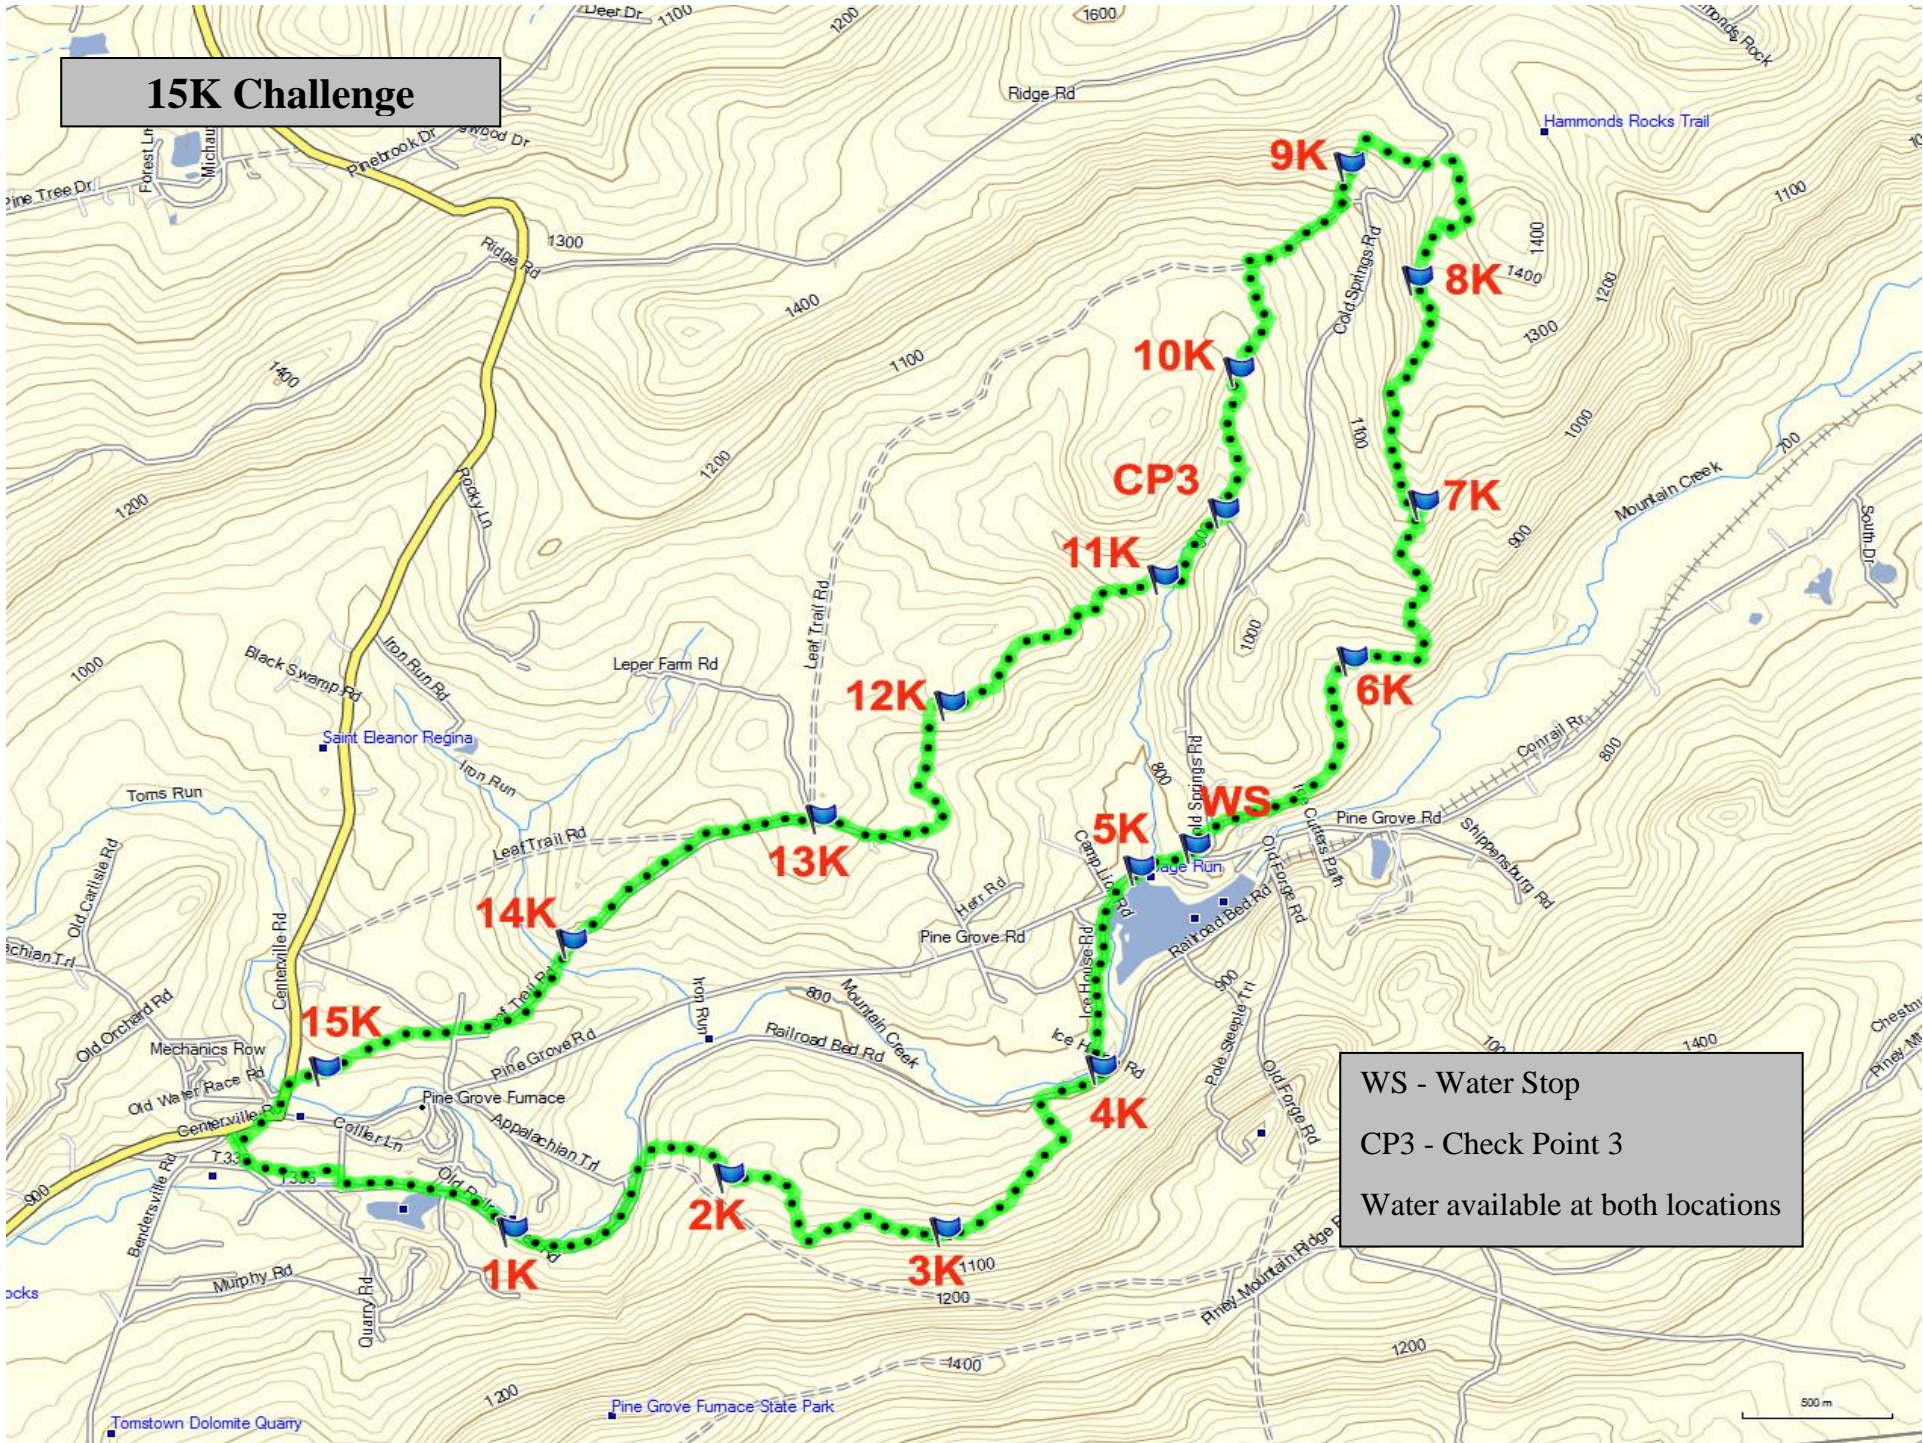

15K Challenge

WS - Water Stop
CP3 - Check Point 3
Water available at both locations